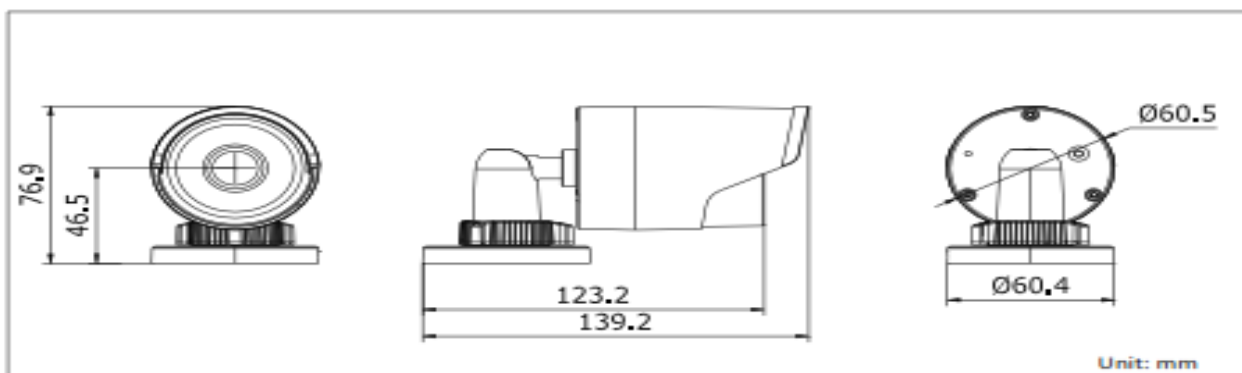

# ESPECIFICACIONES TECNICAS

DELTOC

**HIKVISION**

Power Consumption	Max. 7 W
Ingress Protection level	IP66
IR Range	30 meters
Dimensions	60.4×76.9×139.28 mm (2.4" × 3.0" × 5.5")
Weight	500g (1.1 lbs)

## Dimensions

©2006 – 2014 by HIKVISION. All rights reserved.