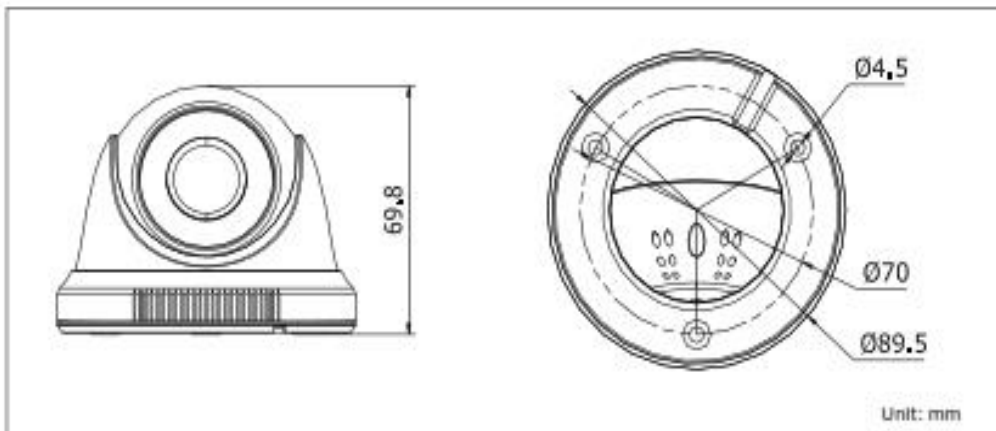

ESPECIFICACIONES TECNICAS

HIKVISION

Dimensions

Accessories

D5-1272ZJ-110-TRS

Wall Mounting

D5-1275ZJ

Vertical Pole Mounting

D5-1276ZJ

Corner Mounting

D5-1H18

Video Balun