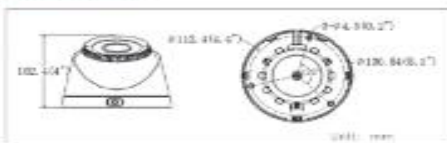

ESPECIFICACIONES TECNICAS

HIKVISION

TURBO HD

DS-2CE56D1T-VFIR3

HD1080P Outdoor Vari-focal IR Turret Camera

Key features

- HD1080P Video Output
- Adopt HDTV i Technology
- True Day/Night, Smart IR
- 2.8 - 12mm vari-focal lens
- Up to 40m IR distance
- IP66 weatherproof
- OSD menu controlled via UTC

Dimensions

Accessories

Available models

DS-2CE56D1T-VFIR3

DS-2CE56D1T-VFIR3	
Camera	
Image Sensor	2 MP CMOS Image Sensor
Signal System	PAL / NTSC
Effective Pixels	1930(H)*1086(V)
Min. Illumination	0.01 Lux @ (F1.2,AGC ON),0 Lux with IR 0.014 Lux @ (F1.4,AGC ON),0 Lux with IR
Shutter speed	1/25(1/30) s to 1/50,000 s
Lens	2.8-12mm @ F1.4 Angle of view: 105.2° - 32.8°
Lens Mount	φ14
Angle Adjustment	Pan: 0 - 360°, Tilt: 0 - 75°, Rotation: 0 - 360°
Day & Night	ICR
Synchronization	Internal synchronization
Video Frame Rate	1080p @ 25fps/1080p @ 30fps
HD Video Output	1 Analog HD output
S / N Ratio	More than 52dB
Menu	
AGC	Support
D/N Mode	Color/ SW/ EXT
White Balance	Auto/ Manual
BLC	Support
Language	English/ Chinese
Function	Digital noise reduction, Mirror
General	
Working Temperature / Humidity	-40 °C - 60 °C (-40 °F - 140 °F) Humidity 90% or less (non-condensing)
Power Supply	12 VDC
Power Consumption	Max. 3.5W
Weather Proof Ratings	IP66
IR Range	Up to 40m
Communication	Up the coax Protocol: HIKVISION-C(CoaxIrtrn)
Dimensions	Φ 130.54 × 102.4 mm (Φ 5.1" × 4")
Weight	410g (0.90 lb)