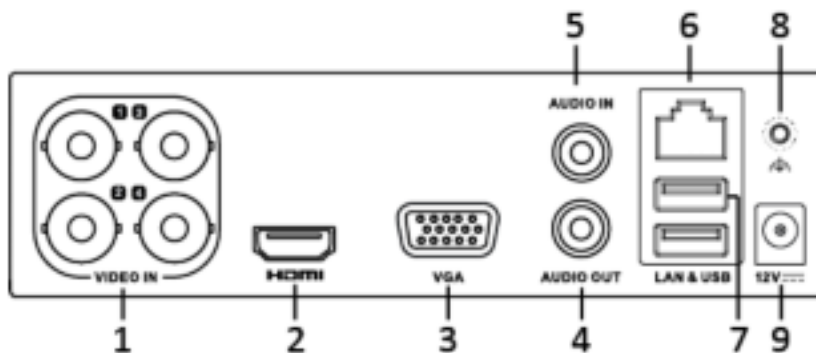

ESPECIFICACIONES TECNICAS

DELTOC

HIKVISION

Physical Interfaces

The rear panel of DS-7108/7116HGHI-F1 provides 8/16 video input interfaces.

Index	Description	Index	Description
1	VIDEO IN	6	LAN Network Interface
2	HDMI Interface	7	USB Interfaces
3	VGA Interface	8	GND
4	AUDIO OUT, RCA Connector	9	12 VDC Power Input
5	AUDIO IN, RCA Connector		

Available Models

DS-7104HGHI-F1, DS-7108HGHI-F1, DS-7116HGHI-F1